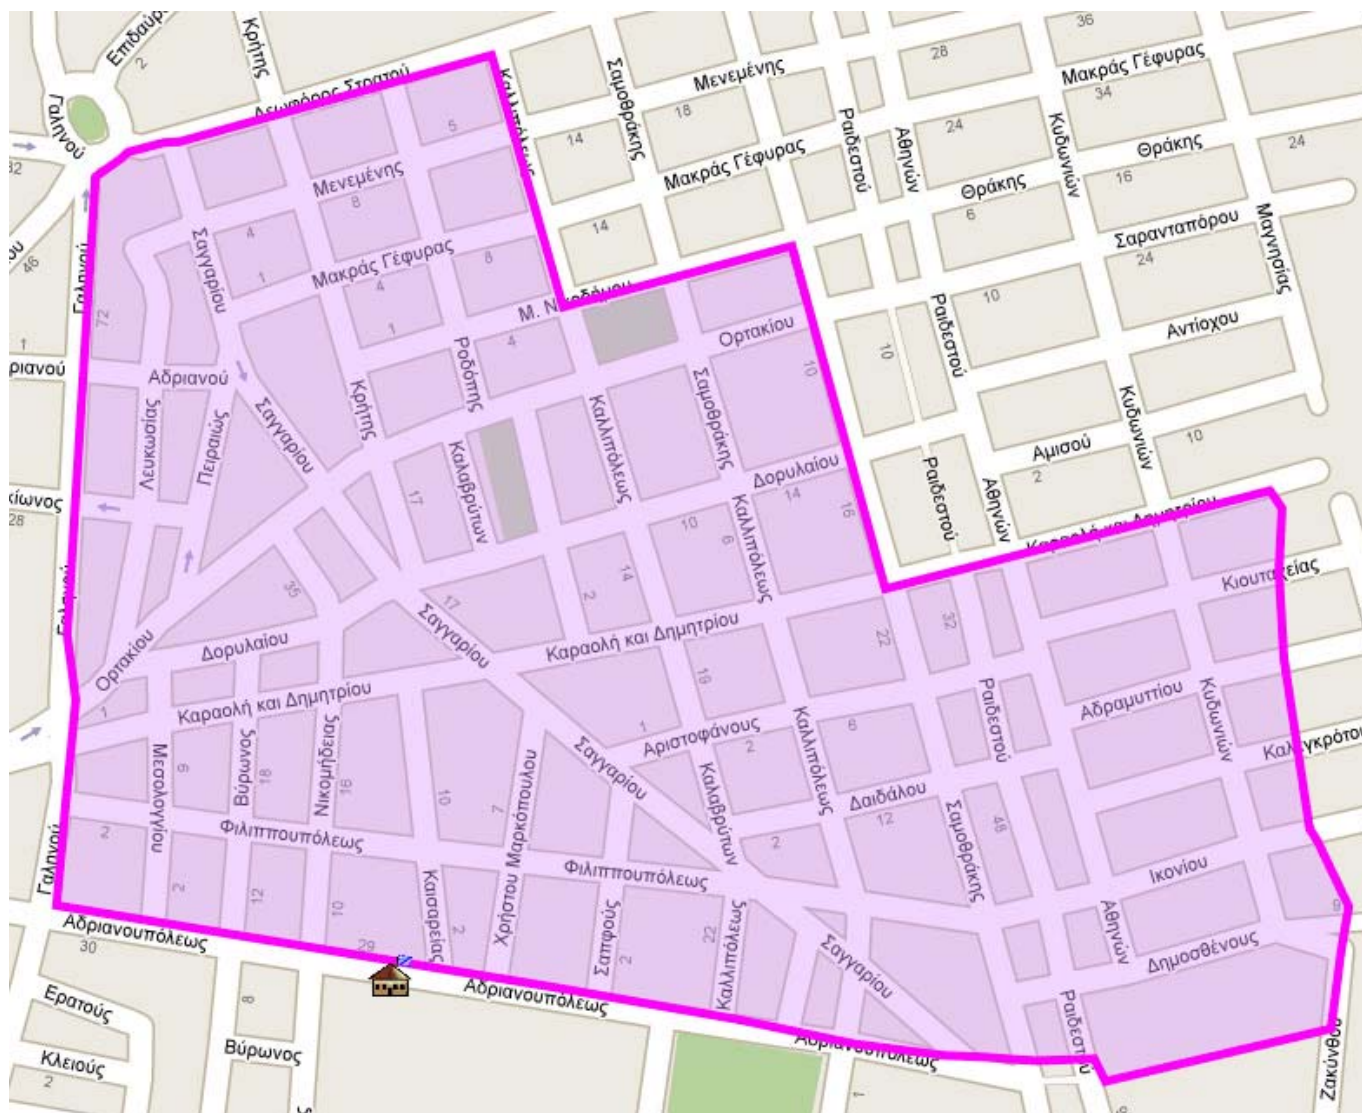

ΔΙΕΥΘΥΝΣΕΙΣ ΠΡΟΕΛΕΥΣΗΣ ΜΑΘΗΤΩΝ ΔΗΜΟΤΙΚΟΥ ΣΧΟΛΕΙΟΥ 1^{ΟΥ} ΔΡΑΜΑΣ

ΟΔΟΙ	ΜΟΝΟΙ	ΖΥΓΟΙ
Αδραμητίου	Όλοι	Όλοι
Αδριανού	-	8
Αδριανουπόλεως	29 ως τέρμα	-
Αθηνών	19 ως τέρμα	44 ως τέρμα
Αριστοφάνους	Όλοι	Όλοι
Βύρωνος	7 ως τέρμα	12 ως τέρμα
Γαληνού	-	30-88
Δαιδάλου	Όλοι	Όλοι
Δημοσθένους	Όλοι	Όλοι
Δορυλαίου	1-23	2-16
Ικονίου	Όλοι	Όλοι
Καισαρείας	Όλοι	Όλοι